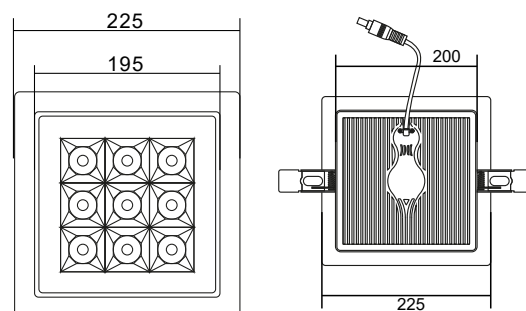

TECHNICAL DATA

TYPE

Professional LED for Interior Lighting.

OPENING/BEAM

High efficiency Ra>80 LED .

MATERIAL

Die-cast aluminum

PRO	CRI ≥ 80	
IP20		60°
85-265V 50/60Hz		30,000h

Model:	Domo Eyes SQ
Format:	Square
Location:	Interior
Wattage:	30W
Materials:	Aluminum
Led Color:	3000K / 4000K / 6500K
Product Dimension:	225*225mm / cut out: 205*205mm
IP Code:	20
Fixation:	Recessed
CRI :	80
Lumen Output:	2980LM
Frequency:	50/60 Hz
Beam Angle:	60°

DIMENSION DRAW

INDOOR